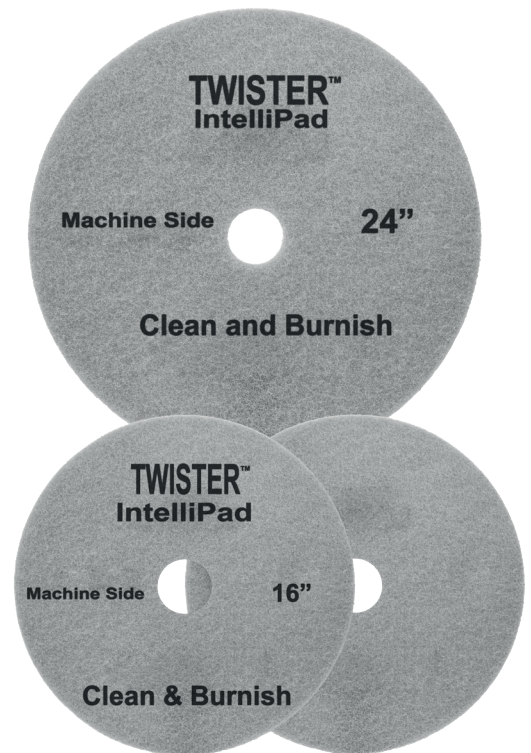

Designed for

Every customer who is searching for simplicity and efficacy in their daily cleaning and burnishing methods (Government/Education, BSC, Healthcare, Hospitality, Retail, etc..)